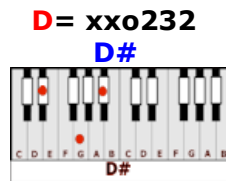

ALL SHOOK UP – Elvis Presley (G)

CAPO 1ST FRET

GUITAR / KEYBOARD CHORDS:

INTRO: A/A#

A/A#

Well, bless my soul, what's wrong with me?

I'm itching like a man on a fuzzy tree

My friends say I'm acting .. wild as a bug