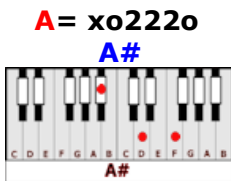

ALL SHOOK UP – Elvis Presley (G)

CAPO 1ST FRET

GUITAR / KEYBOARD CHORDS:

INTRO: A/A#

A/A#

Well, bless my soul, what's wrong with me?

I'm itching like a man on a fuzzy tree

My friends say I'm acting .. wild as a bug