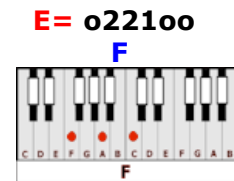

ALL SHOOK UP – Elvis Presley (G)

CAPO 1ST FRET

GUITAR / KEYBOARD CHORDS:

INTRO: A/A#

A/A#

Well, bless my soul, what's wrong with me?

I'm itching like a man on a fuzzy tree

My friends say I'm acting .. wild as a bug